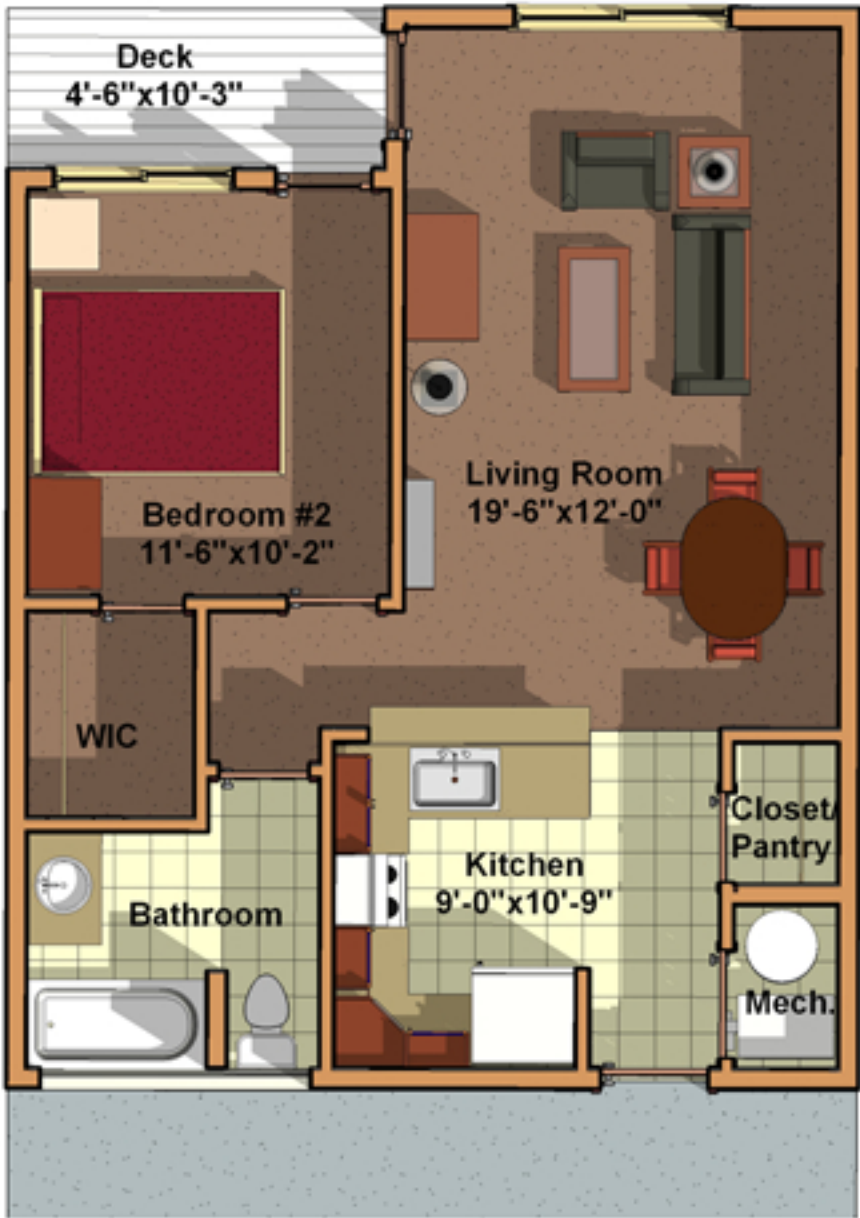

Bristlecone Lofts

1 Bristlecone Lofts- Unit #1

- 1 Bedroom
- 1 Bathroom
- 658 SF Livable Area
- 46 SF Deck Area