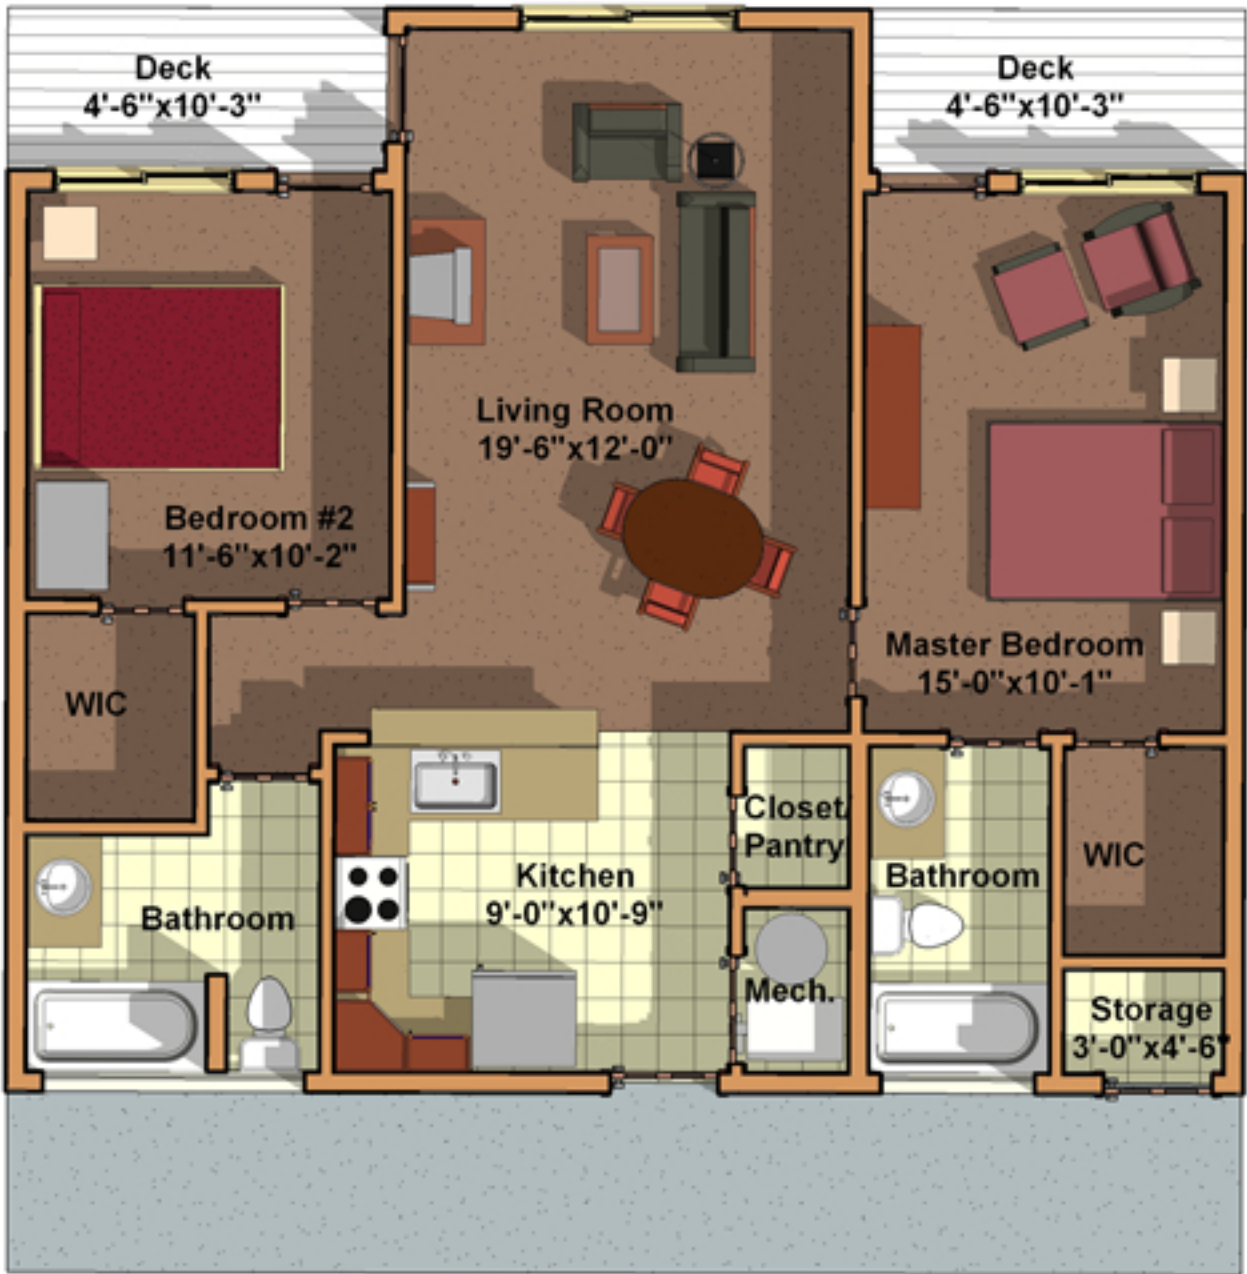

Bristlecone Lofts

1

Bristlecone Lofts- Unit #2

- 2 Bedroom
- 2 Bathroom
- 927 SF Livable Area
- 92 SF Deck Area