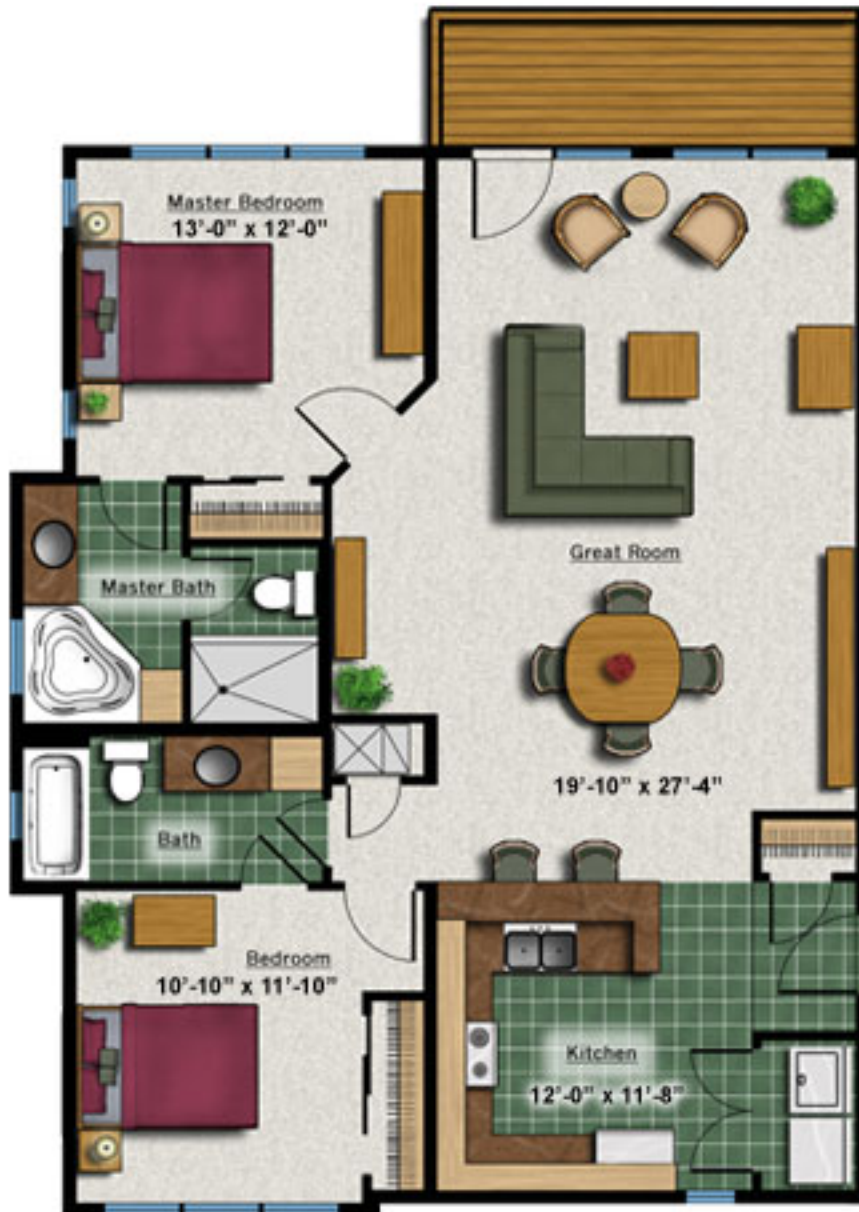

Whispering Pines Company
(970)731-1333

Plan A
1,245 Square Feet

Disclaimer: All dimensions and square footages are approximate.