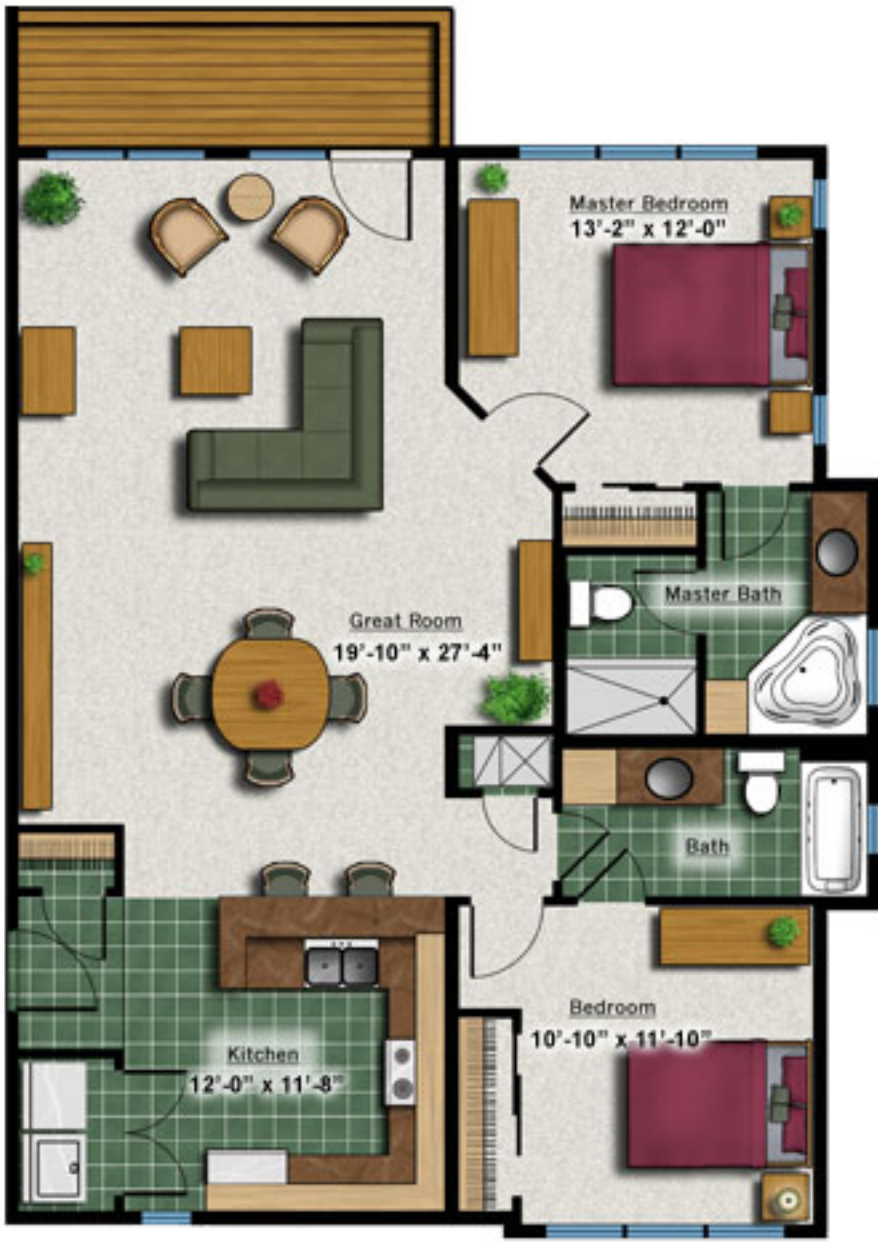

Whispering Pines Company
(970)731-1333

Plan D
1245 Square Feet

Disclaimer: All dimensions and square footages are approximate.