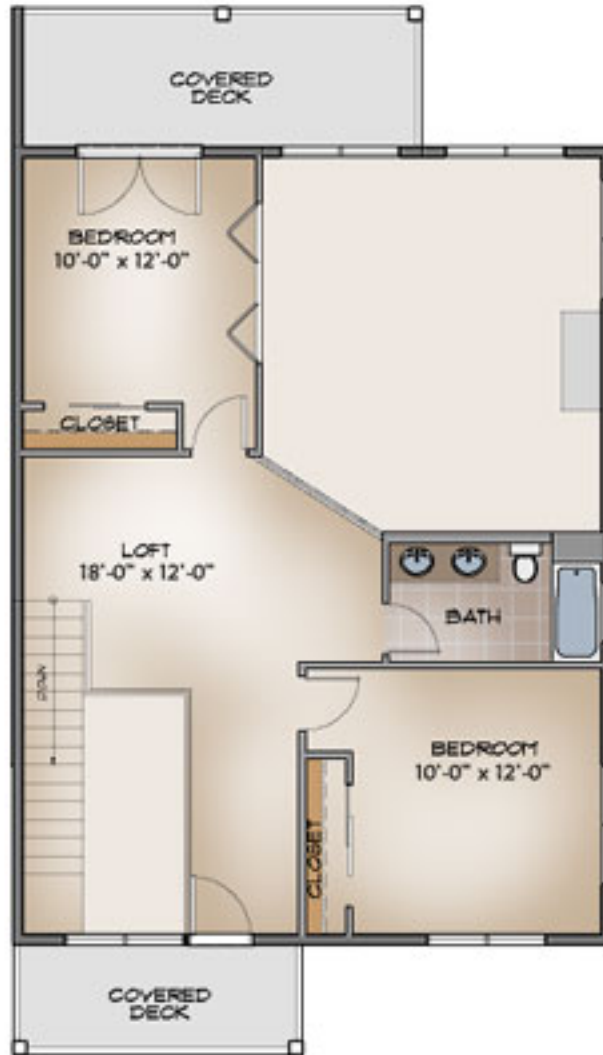

Whispering Pines Company  
(970) 731-1333

The Birch - Lower Level  
2,135 Sq. Ft.

BUILT GREEN®  
BUILT BETTER™

Disclaimer: All dimensions and square footages are approximate.

Whispering Pines Company  
(970) 731-1333

The Birch  
Upper Level

BUILT GREEN®  
BUILT BETTER®

Disclaimer: All dimensions and square footages are approximate.