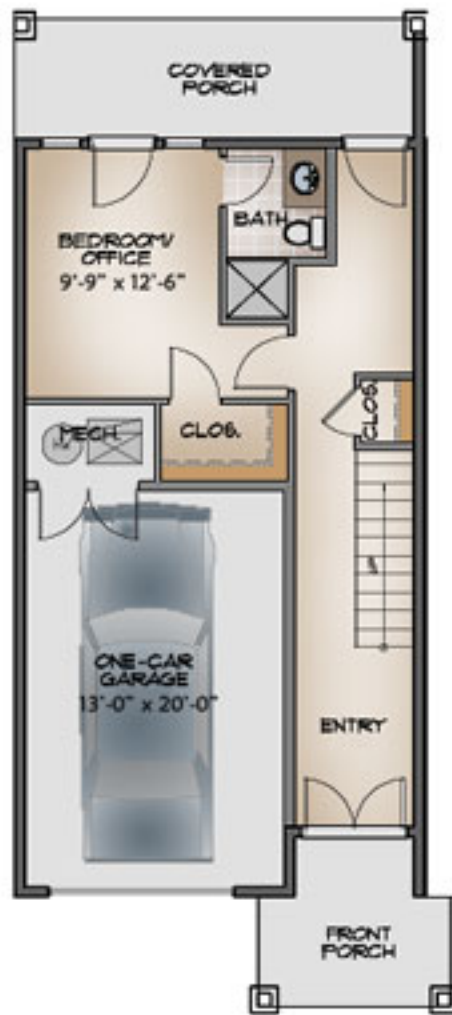

Whispering Pines Company
(970) 731-1333

The Cypress - Lower Level
1,713 Sq. Ft.

Disclaimer: All dimensions and square footages are approximate.

Whispering Pines Company
(970) 731-1333

The Cypress
Upper Level

Disclaimer: All dimensions and square footages are approximate.