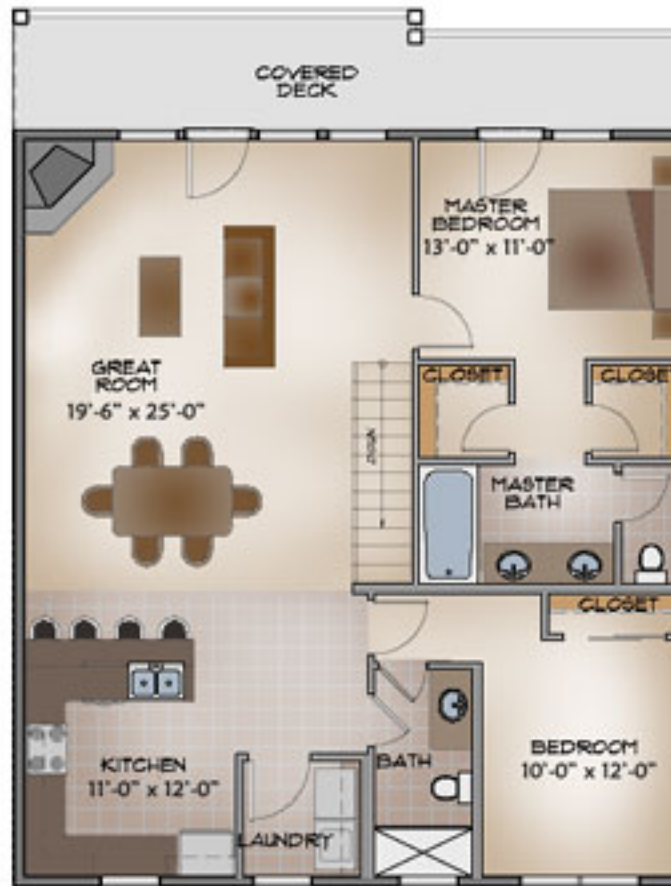

Whispering Pines Company
(970) 731-1333

The Cypress - Lower Level
1,713 Sq. Ft.

Disclaimer: All dimensions and square footages are approximate.

Whispering Pines Company
(970) 731-1333

The Cypress
Upper Level

Disclaimer: All dimensions and square footages are approximate.