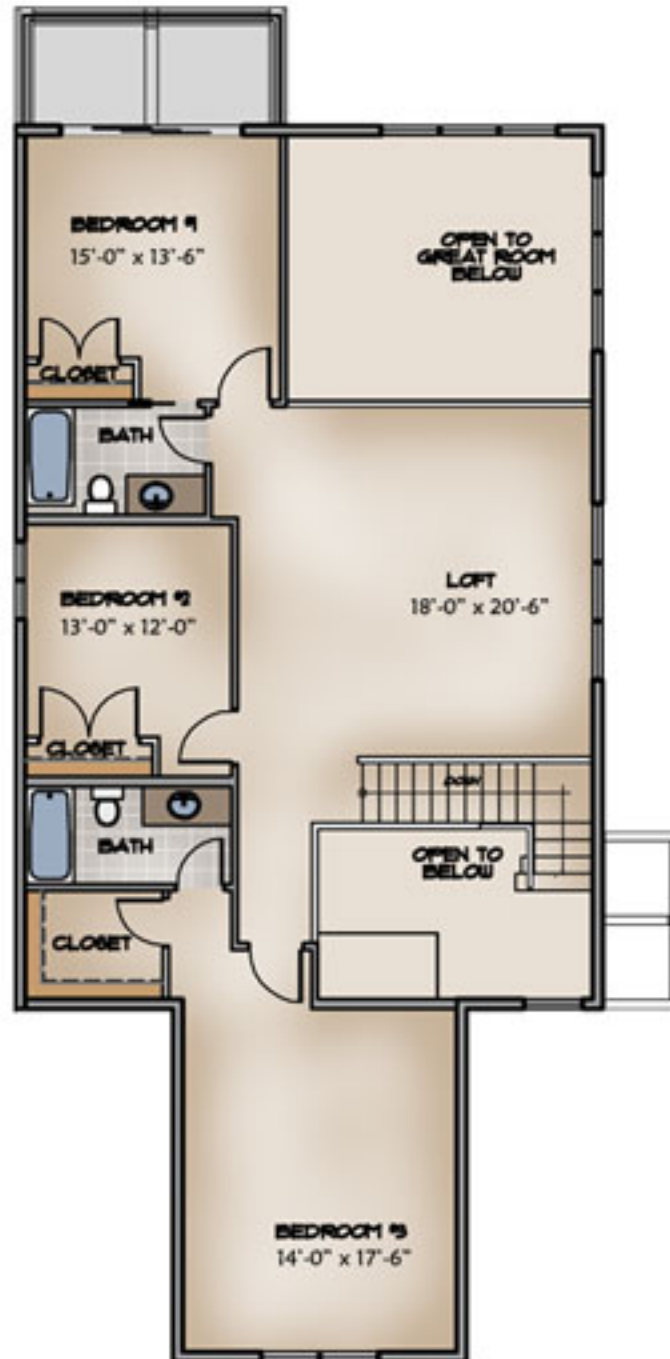

Whispering Pines Company
(970) 731-1333

The Hawthorn - Lower Level
2,537 Sq. Ft.

BUILT GREEN
BUILT BETTER

Disclaimer: All dimensions and square footages are approximate.

Whispering Pines Company
(970) 731-1333

The Hawthorn
Upper Level

BUILT GREEN
BUILT BETTER

Disclaimer: All dimensions and square footages are approximate.