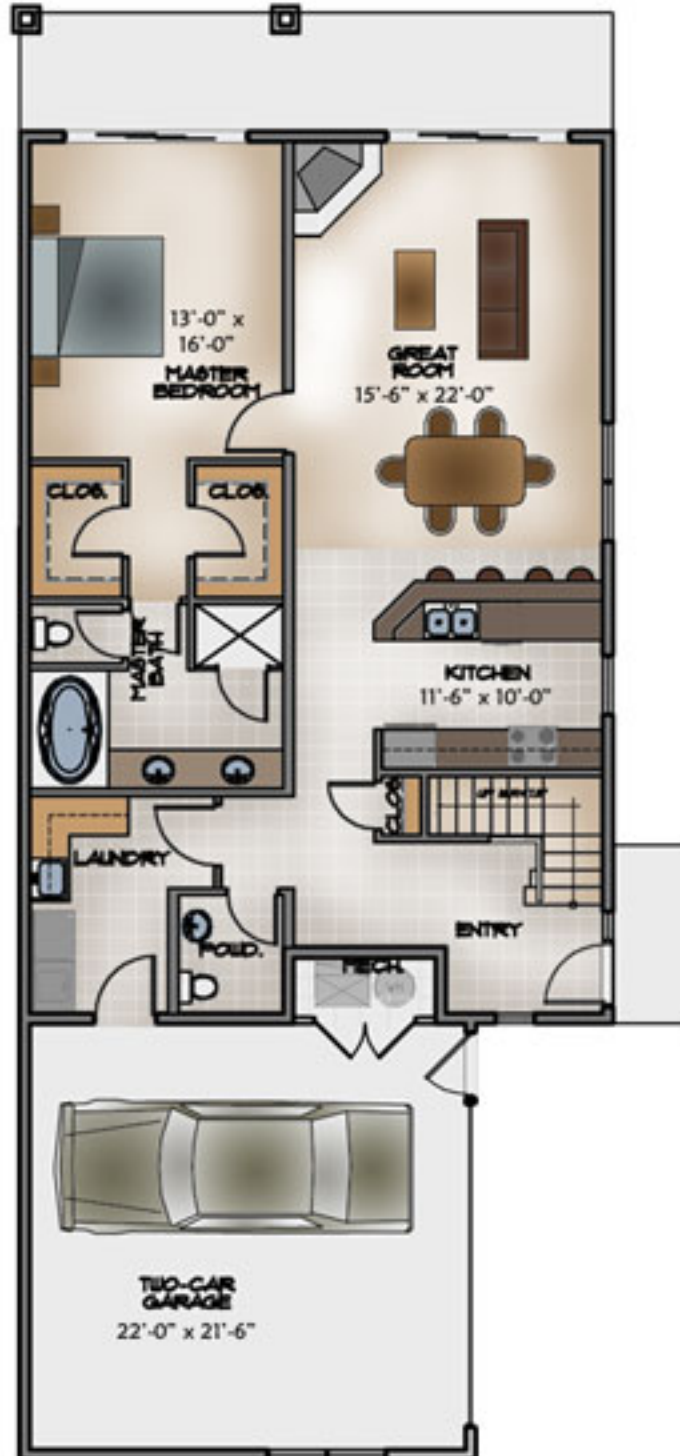

Whispering Pines Company
(970) 731-1333

The Hawthorn - Lower Level
2,537 Sq. Ft.

BUILT GREEN
BUILT BETTER

Disclaimer: All dimensions and square footages are approximate.

Whispering Pines Company
(970) 731-1333

The Hawthorn
Upper Level

BUILT GREEN
BUILT BETTER

Disclaimer: All dimensions and square footages are approximate.