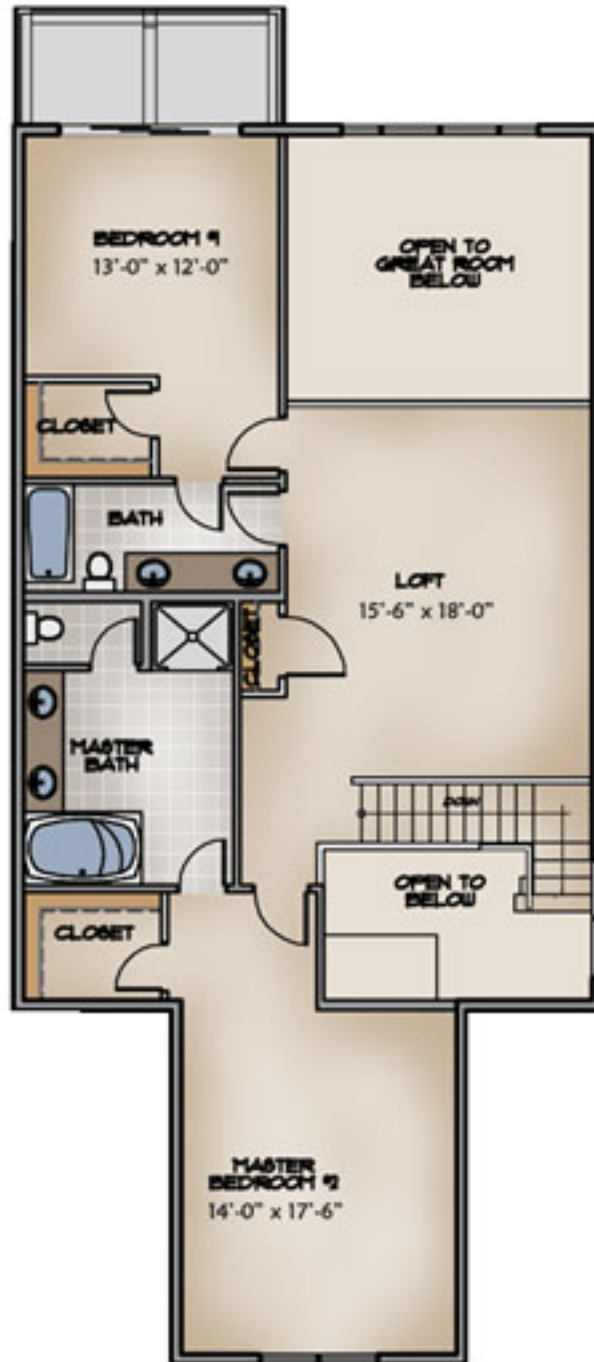

Whispering Pines Company
(970) 731-1333

Unit 103 - Lower Level
2,551 Sq. Ft.

BUILT GREEN
BUILT BETTER

Disclaimer: All dimensions and square footages are approximate.

Whispering Pines Company
(970) 731-1333

Unit 103
Upper Level

BUILT GREEN
BUILT BETTER

Disclaimer: All dimensions and square footages are approximate.