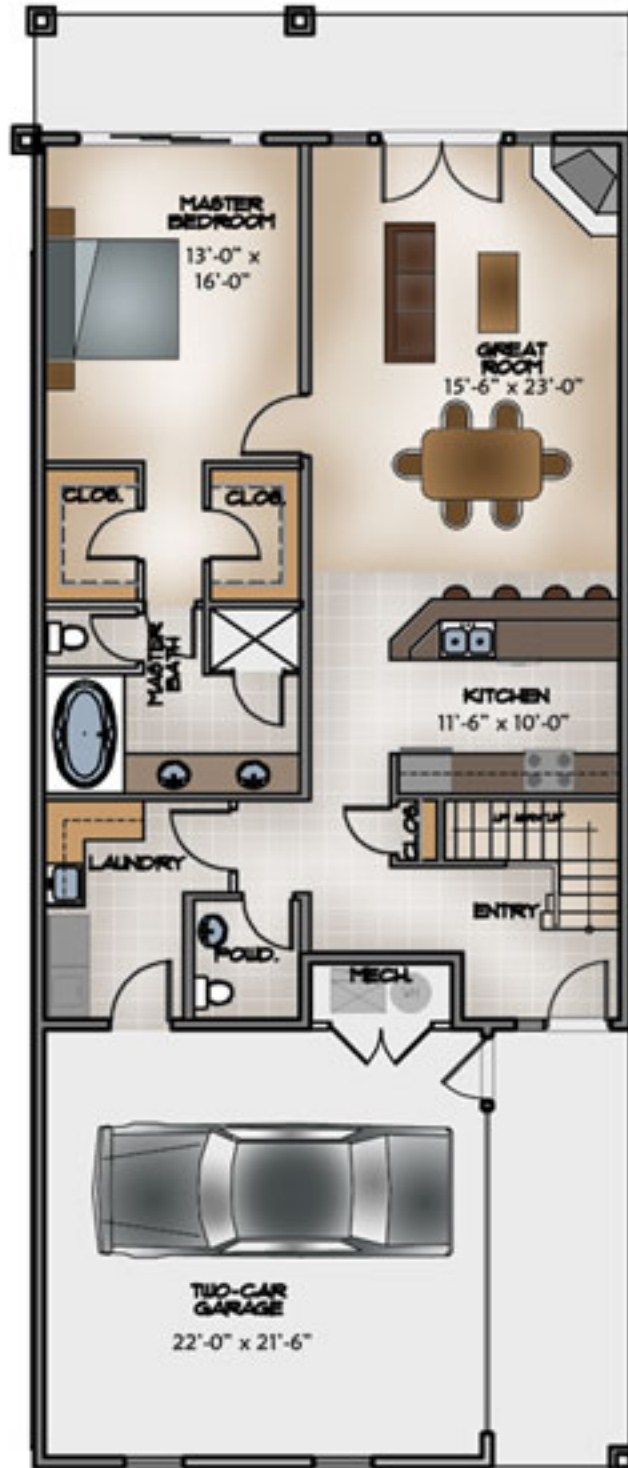

Whispering Pines Company
(970) 731-1333

Unit 103 - Lower Level
2,551 Sq. Ft.

BUILT GREEN
BUILT BETTER

Disclaimer: All dimensions and square footages are approximate.

Whispering Pines Company
(970) 731-1333

Unit 103
Upper Level

BUILT GREEN
BUILT BETTER

Disclaimer: All dimensions and square footages are approximate.