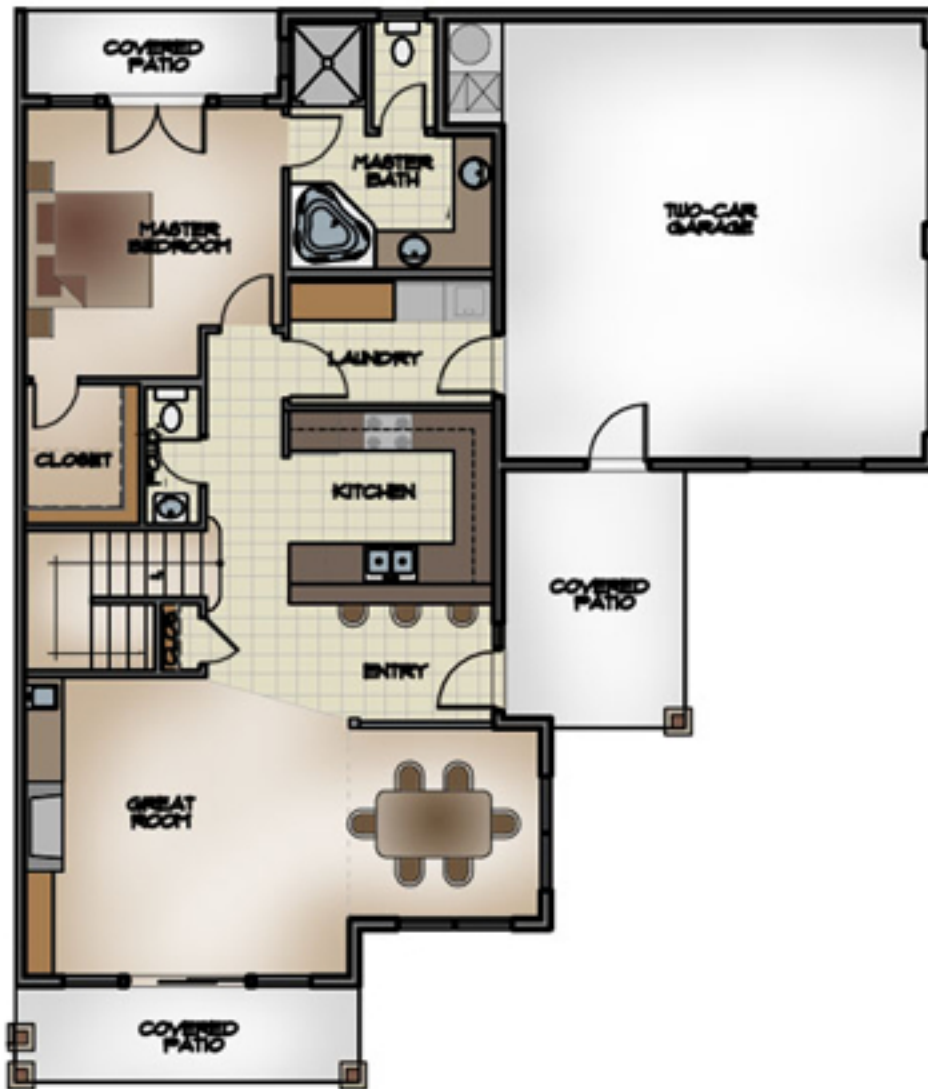

Whispering Pines Company
(970) 731-1333

The Magnolia - Lower Level
2,029 sq. ft.

Disclaimer: All dimensions and square footages are approximate.

Whispering Pines Company
(970) 731-1333

The Magnolia - Upper Level
2,029 sq. ft.

Disclaimer: All dimensions and square footages are approximate.