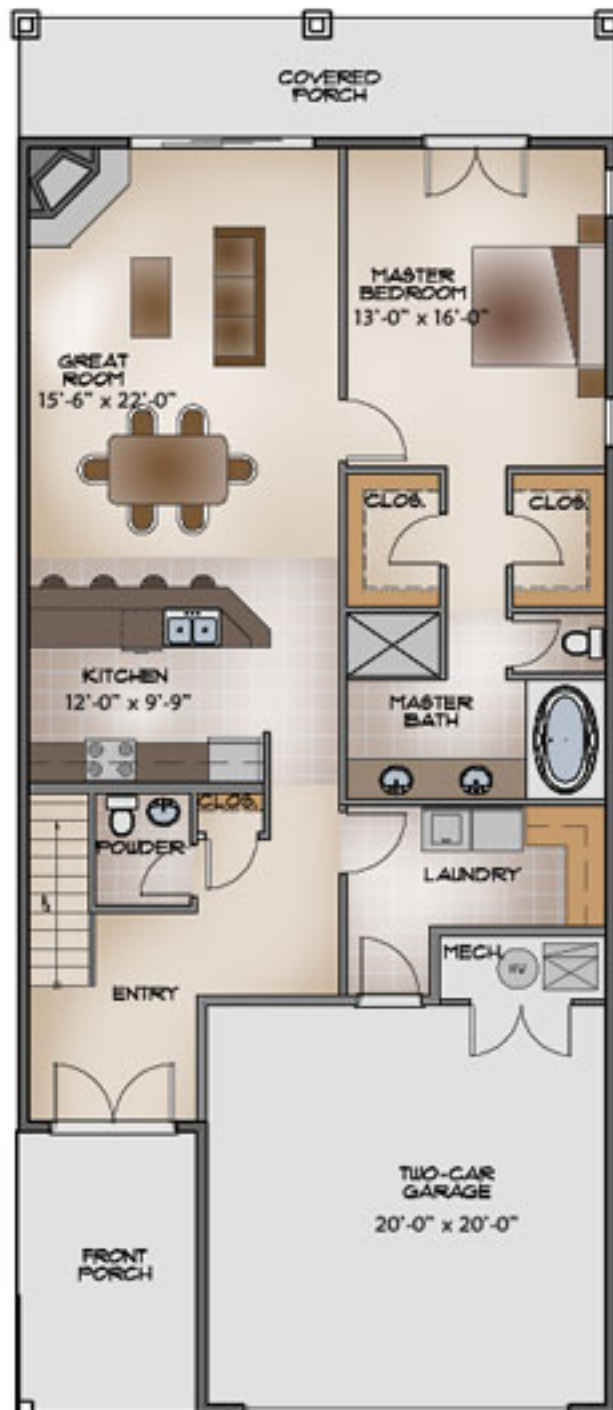

Whispering Pines Company
(970) 731-1333

The Poplar - Lower Level
2,536 Sq. Ft.

BUILT GREEN
BUILT BETTER

Disclaimer: All dimensions and square footages are approximate.

Whispering Pines Company
(970) 731-1333

The Poplar
Upper Level

Disclaimer: All dimensions and square footages are approximate.