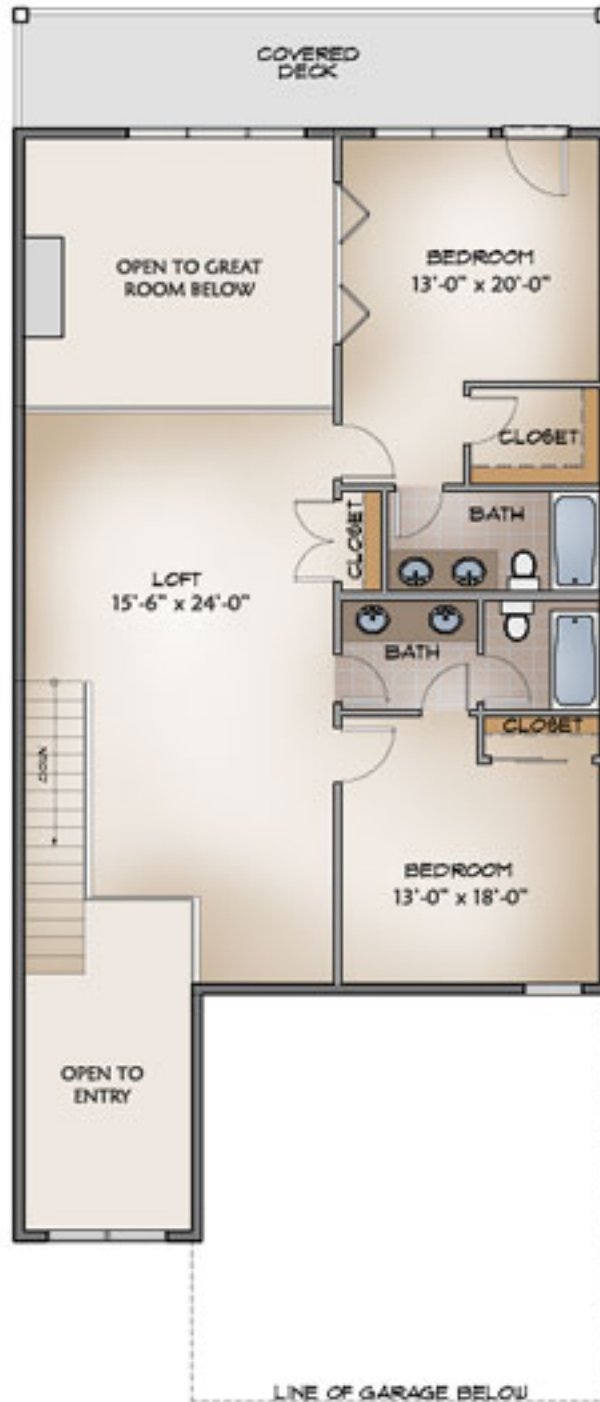

Whispering Pines Company
(970) 731-1333

The Poplar - Lower Level
2,536 Sq. Ft.

BUILT GREEN
BUILT BETTER

Disclaimer: All dimensions and square footages are approximate.

Whispering Pines Company
(970) 731-1333

The Poplar
Upper Level

Disclaimer: All dimensions and square footages are approximate.