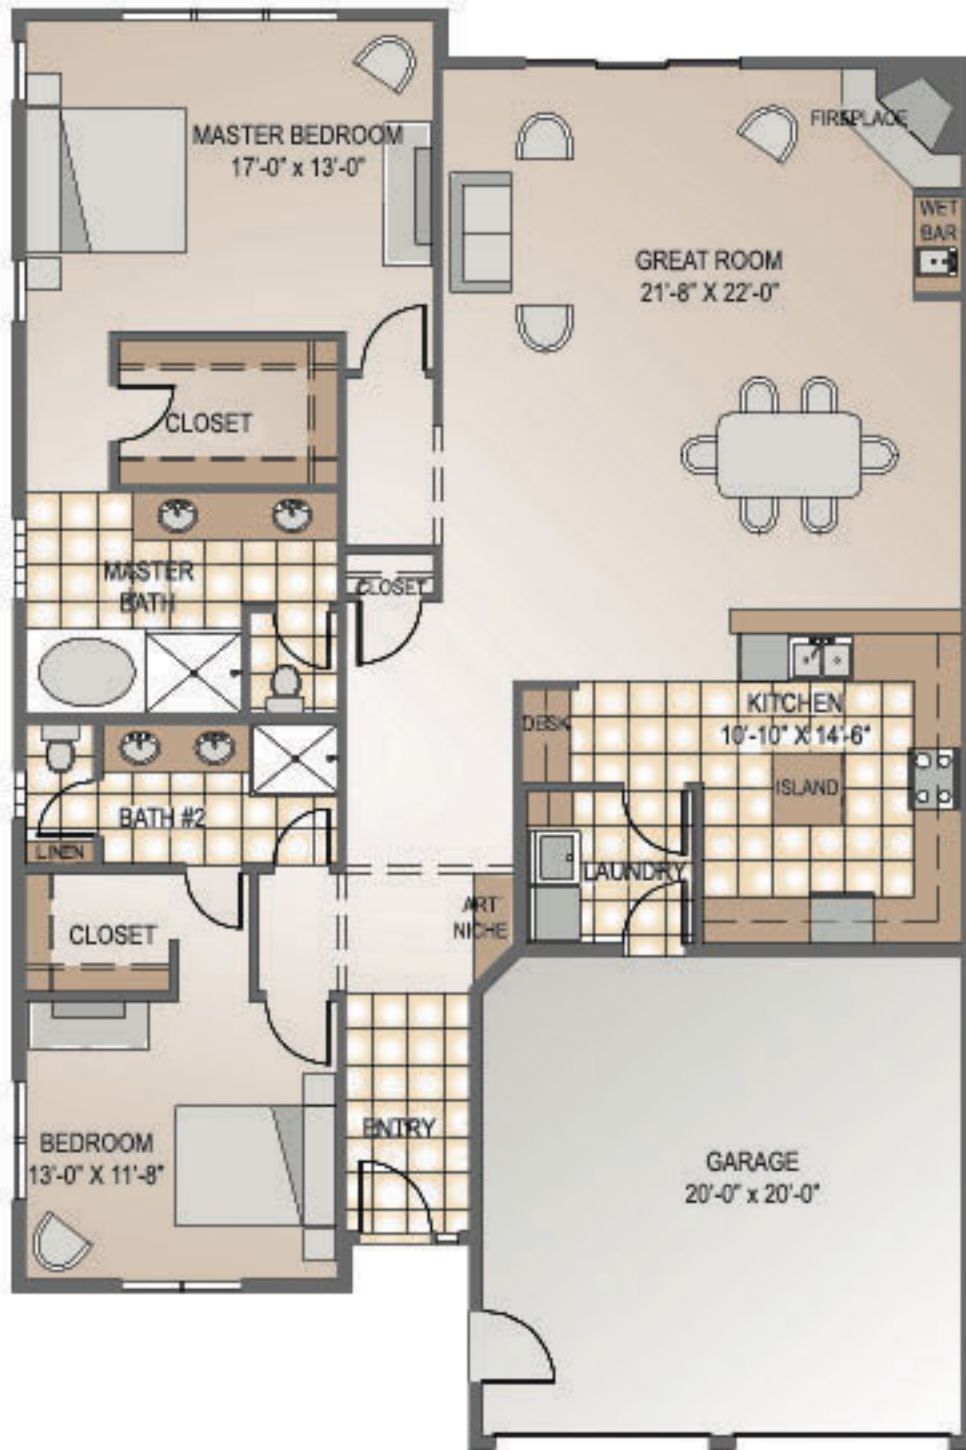

THE COULTER - PLAN 2

1790 SQUARE FEET SINGLE STORY FRONT ENTRY
TWO BEDROOMS, TWO BATHS, GREAT ROOM, FIREPLACE,
OPTIONAL WET BAR, AND A TWO-CAR GARAGE.

SCALE: 1/8" = 1'

DISCLAIMER: ALL DIMENSIONS AND SQUARE FOOTAGES ARE APPROXIMATE.