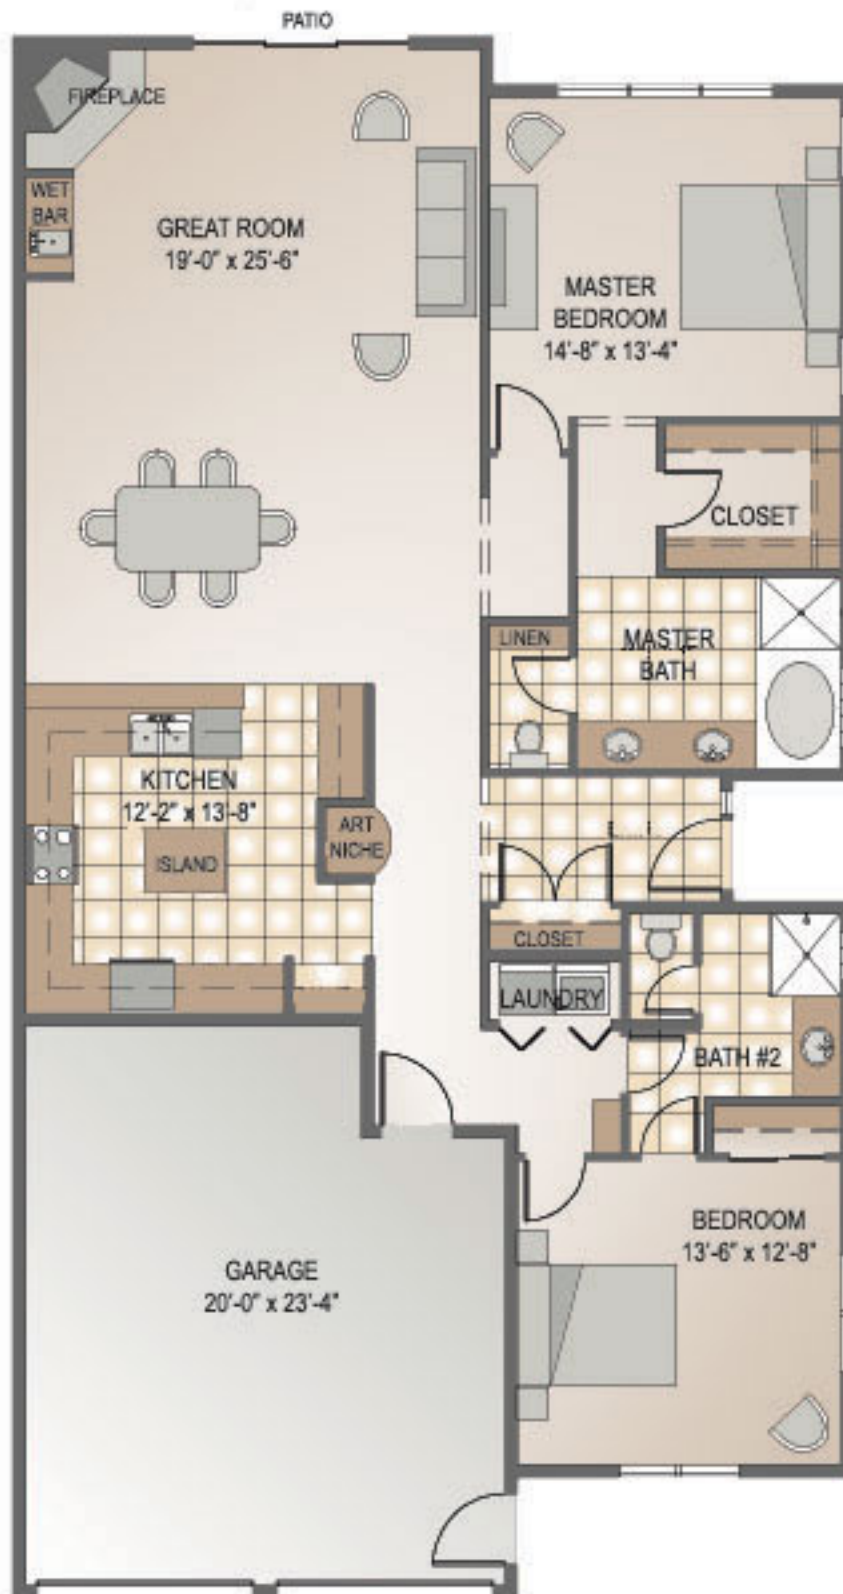

# THE JEFFREY - PLAN 1

1690 SQUARE FEET SINGLE STORY SIDE ENTRY  
TWO BEDROOMS, TWO BATHS, GREAT ROOM, FIREPLACE,  
OPTIONAL KET BAR, AND A TWO-CAR GARAGE.

SCALE: 1/8" = 1'

DISCLAIMER: ALL DIMENSIONS AND SQUARE FOOTAGES ARE APPROXIMATE